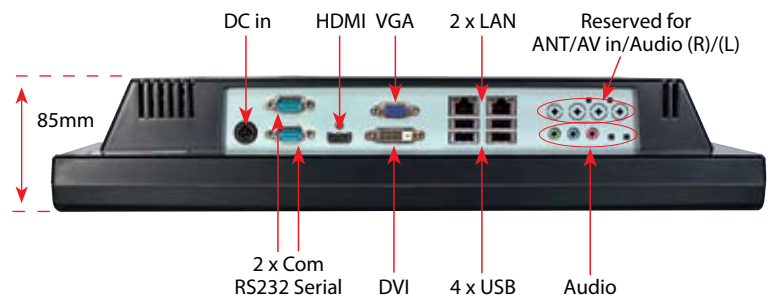

With these substantial power savings, providing up to 75% energy savings, organisations can cut their Carbon footprint and prove their green policies by employing LoCO₂G31 All-in-One as a preferred IT choice.

Unique Hard Glass protection

In everyday environments LCD displays have a typical lifetime of 3 to 5 years. Akhter appreciate client concerns that minor vandalism or accidental screen damage could tarnish the whole unit. In response to such concerns Akhter has incorporated Hard Glass as standard in the All-in-One. This minimizes any risk of damage to screen. The hard glass is rated at 8H hardness which is capable of withstanding tough working environments.

Future readiness - Akhter All-in-One

The LoCO₂G31 All-in One support Intel Dual Core Processors. It is even ready for future upgrading to the next generation of power saving processors. Future-readiness is assured with the capability to accommodate the Intel® 45nm Hi-k metal gate silicon technology. These processors will further enhance the overall performance and take low energy performance computing to a new level.

Eco-friendly computing - High